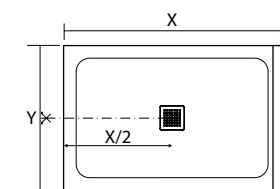

en niche
für Nische
AM-BO

en angle
eckig
AM-BO

central
Wand
AM-BO

Lösungen

informations

Y largeur receveurs de douche\ Breite Duschbecken
X longueur receveurs de douche\ Länge Duschbecken

Informationen

Y x X			Y x X			Y x X		
70 x 90	6	34	80 x 140	12	56	100 x 100	9	49,5
70 x 100	9	37	80 x 160	12	63	100 x 120	9	58
70 x 120	9	43	80 x 180	15	69,5	100 x 140	12	67,5
70 x 140	12	50,5	90 x 100	9	45,5	100 x 160	12	75,5
70 x 160	12	56,5	90 x 120	9	53	100 x 180	15	84
70 x 180	15	62,5	90 x 140	12	62			
80 x 100	9	41,5	90 x 160	12	69,5			
80 x 120	9	48	90 x 180	15	77			

1/2 bords - épaisseur 4,5 cm

mesures Maße	Sans coupe Ohne Schnitt	STD	OPT
70 x 90	AMB070090	---	---
70 x 100	AMB070100	---	---
70 x 120	AMB070120	---	---
70 x 140	AMB070140	---	---
70 x 160	AMB070160	---	---
70 x 180	AMB070180	---	---
80 x 100	AMB080100	---	---
80 x 120	AMB080120	---	---
80 x 140	AMB080140	---	---
80 x 160	AMB080160	---	---
80 x 180	AMB080180	---	---
90 x 100	AMB090100	---	---
90 x 120	AMB090120	---	---
90 x 140	AMB090140	---	---
90 x 160	AMB090160	---	---
90 x 180	AMB090180	---	---
100 x 100	AMB100100	---	---
100 x 120	AMB100120	---	---
100 x 140	AMB100140	---	---
100 x 160	AMB100160	---	---
100 x 180	AMB100180	---	---

1 oder 2 rändern - höhe 4,5 cm

mesures Maße	Coupe brute Rohschnitt	STD	OPT
70 x 90	AMB079090	---	---
70 x 100	AMB079100	---	---
70 x 120	AMB079120	---	---
70 x 140	AMB079140	---	---
70 x 160	AMB079160	---	---
70 x 180	AMB079180	---	---
80 x 100	AMB089100	---	---
80 x 120	AMB089120	---	---
80 x 140	AMB089140	---	---
80 x 160	AMB089160	---	---
80 x 180	AMB089180	---	---
90 x 100	AMB099100	---	---
90 x 120	AMB099120	---	---
90 x 140	AMB099140	---	---
90 x 160	AMB099160	---	---
90 x 180	AMB099180	---	---
100 x 100	AMB109100	---	---
100 x 120	AMB109120	---	---
100 x 140	AMB109140	---	---
100 x 160	AMB109160	---	---
100 x 180	AMB109180	---	---