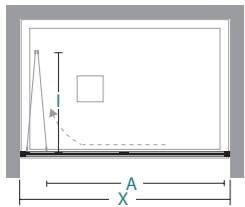

X	A	I									
62-68	48	29,5								1	18
68-74	54	32,5								1	19
74-80	60	35,5								1	21
80-86	66	38,5								1	22
86-92	72	41,5								1	24
94-100	80	45,5								1	25

X lunghezza parete doccia\ shower wall length
A spazio d'entrata\ entrance space
I1 / I2 ingombro interno\ internal dimensions

Misure speciali Special size						ricambi-Neverdrop-Spartan Spare parts
H max 210 cm						558
L min 44 cm						550
L max 95 cm						560

supplementi		supplements			
Profilo di compensazione 3 cm Extension profile 3 cm	Set trattamento Neverdrop® set Neverdrop®	Sigillante SPARTAN® Sealant SPARTAN®			profili speciali special profiles
35A010190	36A010004	36B010010	---	---	565

05 acrilico satin   **06** atelier   **10** frozen   **11** flack   **12** reflex   **16** satinato   **29** fumé   **30** trasparente   **31** extrachiario   **32** cincillà   **34** stampato c