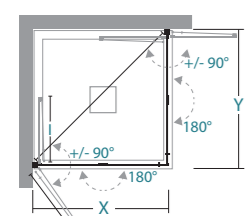

informazioni

apertura soffietto
girevole
folding turning door

informations

X/Y	I			X/Y	I		
58-60	29	1	11	93-95	46,5	1	18
63-65	31,5	1	12	98-100	49	1	19
68-70	34	1	13	103-105	51,5	1	20
73-75	36,5	1	14	108-110	54	1	21
78-80	39	1	15	113-115	56,5	1	22
83-85	41,5	1	16	118-120	59	1	23
88-90	44	1	17				

X/Y lunghezza parete doccia\ shower wall length
I ingombro interno\ internal dimensions

attenzione

specificare se montato a
pavimento (vedi ... pag. ...)

specify any floor installation
(see ... page ...)

warning

Optical e Terra - decografia
per: vetro Trasparente,
Misure standard e speciali,
max 135 cm L

Optical and Terra - decoprinting
for: glass Trasparente,
Standard and Special sizes,
max 135 cm L

tutti i componenti della
parete doccia sono in finitura
Tcrom®

all components are in Tcrom®
finishing

supplementi

Decografia
Decoprinting

per codice
for code

Sigillante SPARTAN®
Sealant SPARTAN®

€ 106 36B010010

supplements

€

---

ricambi-Neversdrop-Spartan
Spare parts 558

schede rilievo misure
measurement form 550

schede installazione
installation form 560

profili speciali
special profiles 565

05 acrilico satin   **06** atelier   **10** frozen   **11** flack   **12** reflex   **16** satinato   **29** fumé   **30** trasparente   **31** extrachiaro   **32** cincillà   **34** stampato c