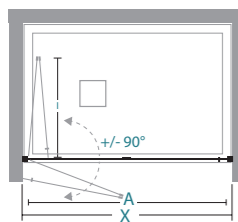

informazioni

apertura soffietto
foldin door

informations

	X	A	I						
57,5-59,5	46	29						1	21
62,5-64,5	51	31,5						1	23
67,5-69,5	56	34						1	25
72,5-74,5	61	36,5						1	26
77,5-79,5	66	39						1	28
82,5-84,5	71	41,5						1	30
87,5-89,5	76	44						1	31
92,5-94,5	81	46,5						1	33
97,5-99,5	86	49						1	35

X lunghezza parete doccia\ shower wall length
A spazio d'entrata\ entrance space
I ingombro interno\ internal dimensions

Misure standard

Standard sizes

Codice Code	estensibilità extension	Finiture profili Profiles finishing	30	16	29	32	12	10
08P220060	57,5-59,5	colore	---	---	---	---	---	---
		abitat	---	---	---	---	---	
		vogue	---	---	---	---	---	
08P220065	62,5-64,5	colore	---	---	---	---	---	
		abitat	---	---	---	---	---	
		vogue	---	---	---	---	---	
08P220070	67,5-69,5	colore	---	---	---	---	---	
		abitat	---	---	---	---	---	
		vogue	---	---	---	---	---	
08P220075	72,5-74,5	colore	---	---	---	---	---	
		abitat	---	---	---	---	---	
		vogue	---	---	---	---	---	
08P220080	77,5-79,5	colore	---	---	---	---	---	
		abitat	---	---	---	---	---	
		vogue	---	---	---	---	---	
08P220085	82,5-84,5	colore	---	---	---	---	---	
		abitat	---	---	---	---	---	
		vogue	---	---	---	---	---	
08P220090	87,5-89,5	colore	---	---	---	---	---	
		abitat	---	---	---	---	---	
		vogue	---	---	---	---	---	
08P220095	92,5-94,5	colore	---	---	---	---	---	
		abitat	---	---	---	---	---	
		vogue	---	---	---	---	---	
08P220100	97,5-99,5	colore	---	---	---	---	---	
		abitat	---	---	---	---	---	
		vogue	---	---	---	---	---	

Misure speciali L / H

Special sizes L / H

Codice Code	estensibilità extension	Finiture profili Profiles finishing	30	16	29	32	12
08P229001	57 < L < 80	colore	---	---	---	---	---
		abitat	---	---	---	---	
		vogue	---	---	---	---	
08P229001	81 < L < 90	colore	---	---	---	---	---
		abitat	---	---	---	---	
		vogue	---	---	---	---	
08P229001	91 < L < 100	colore	---	---	---	---	---
		abitat	---	---	---	---	
		vogue	---	---	---	---	

attenzione

specificare se montato a pavimento (vedi ... pag. ...)

specify any floor installation (see ... page ...)

warning

Optical e Terra - decografia per: vetro Trasparente e Fumè, Misure standard e speciali, max 135 cm L

Optical and Terra - decoprinting for: glass Trasparente and Fumè, Standard and Special sizes, max 135 cm L

il prezzo della H speciale va trovato nella tabella Misure speciali L / H in base alla L della parete doccia

special price for H is to be found in Special sizes L / H as per L needed size

Misure speciali Special size

Disponibilità Availability

H max 210 cm
L min 57,5 cm
L max 100 cm

STOCK

ricambi-Neversdrop-Spartan Spare parts 558

schede rilievo misure measurement form 550

schede installazione installation form 560

profili speciali special profiles 565

supplementi

supplements

Profilo di compensazione 2 cm Extension profile 2 cm

Decografia Decoprinting

Sigillante SPARTAN® Sealant SPARTAN®

37P019221

per codice for code

71

36B010010

05 acrilico satin

06 atelier

10 frozen

11 flack

12 reflex

16 satinato

29 fumè

30 trasparente

31 extrachiario

32 cincillà

34 stampato c