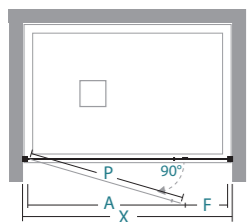

informazioni

apertura battente
swing door

informations

	X	A	P	F						
96-100	60	60	29,5						1	23
106-110	60	60	39,5						1	26
116-120	70	70	39,5						1	28
126-130	70	70	49,5						1	30
136-140	80	80	49,5						1	33
146-150	80	80	59,5						1	36

X lunghezza parete doccia\ shower wall length
A spazio d'entrata\ entrance space
P lunghezza porta\ door length
F lunghezza lato fisso\ fixed side length

Misure standard

Standard sizes

Codice Code	estensibilità extension	Finiture profili Profiles finishing	30	16	29	32	12	10
08P230100	96-100	colore	---	---	---	---	---	---
		abitat	---	---	---	---	---	
		vogue	---	---	---	---	---	
08P230110	106-110	colore	---	---	---	---	---	
		abitat	---	---	---	---	---	
		vogue	---	---	---	---	---	
08P230120	116-120	colore	---	---	---	---	---	
		abitat	---	---	---	---	---	
		vogue	---	---	---	---	---	
08P230130	126-130	colore	---	---	---	---	---	
		abitat	---	---	---	---	---	
		vogue	---	---	---	---	---	
08P230140	136-140	colore	---	---	---	---	---	
		abitat	---	---	---	---	---	
		vogue	---	---	---	---	---	
08P230150	146-150	colore	---	---	---	---	---	
		abitat	---	---	---	---	---	
		vogue	---	---	---	---	---	

Misure speciali L / H

Special sizes L / H

Codice Code	su misura bespoke	Finiture profili Profiles finishing	30	16	29	32	12
08P239001	80 < L < 100	colore	---	---	---	---	---
		abitat	---	---	---	---	
		vogue	---	---	---	---	
08P239001	101 < L < 120	colore	---	---	---	---	---
		abitat	---	---	---	---	
		vogue	---	---	---	---	
08P239001	121 < L < 140	colore	---	---	---	---	---
		abitat	---	---	---	---	
		vogue	---	---	---	---	
08P239001	141 < L < 160	colore	---	---	---	---	---
		abitat	---	---	---	---	
		vogue	---	---	---	---	
08P239001	161 < L < 180	colore	---	---	---	---	---
		abitat	---	---	---	---	
		vogue	---	---	---	---	
08P239001	181 < L < 200	colore	---	---	---	---	---
		abitat	---	---	---	---	
		vogue	---	---	---	---	

attenzione

per ottenere l'apertura IN/OUT sostituire la guarnizione in dotazione con la guarnizione cod. 37R019327 disponibile a supplemento
for IN/OUT installation substitute the included seal with seal code 37R019327

warning

incluso: supporto di rinforzo regolabile e snodato
included: adjustable bar

Optical e Terra - decografia per: vetro Trasparente e Fumè, Misure standard e speciali, max 135 cm L

Optical and Terra - decoprinting for: glass Trasparente and Fumè, Standard and Special sizes, max 135 cm L

Misure speciali
Special size

H max 210 cm
L min 80 cm
L max 200 cm

ricambi-Neverdrop-Spartan
Spare parts 558

schede rilievo misure
measurement form 550

schede installazione
installation form 560

profili speciali
special profiles 565

supplementi

supplements

Profilo di compensazione 2 cm
Extension profile 2 cm

Guarnizione IN/OUT
Seal IN/OUT

Decografia
Decoprinting

Sigillante SPARTAN®
Sealant SPARTAN®

37P019221 € ---

37R019327 € ---

per codice
for code

71 € 36B010010 € ---

05
acrilico satin

06
atelier

10
frozen

11
flack

12
reflex

16
satinato

29
fumè

30
trasparente

31
extrachiaro

32
cincillà

34
stampato c