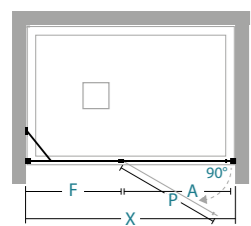

informations

Informationen

ouverture battante
Pendeltüröffnung

	X	A	P	F					
67,5-69,5	40	41	24					1	26
72,5-74,5	45	46	24					1	28
77,5-79,5	50	51	24					1	30
87,5-89,5	60	61	24					1	33
97,5-99,5	70	71	24					1	36
107,5-109,5	80	81	24					1	40
117,5-119,5	60	61	54					1	43
127,5-129,5	70	71	54					2	47
137,5-139,5	80	81	54					2	50

X longueur de paroi de douche \ Länge der Duschwand
A entrée \ Eingang
P longueur de la porte \ Länge der Duschwand
F longueur côté fixe \ Länge der Fixe Seite

attention

Achtung

dans les installations de niche ou d'angle MO-PBA+MO-PBA un des deux côtés peut être remplacé par le modèle MI-PBA ou MI-PSO de la gamme Mindy

ECKLÖSUNG MO-PBA+MO-PBA: eine Seite kann mit der Mindy Duschwand MI-PBA o MI-PSO getauscht werden

pour les installations à trois côtés d'une largeur > 140 cm, contacter le service technique TDA

für 3-seitig Lösungen > 140 cm seien Sie mit dem technischen Büro TDA in Verbindung

inclus: support de renfort réglable et articulé

enthalten: 1 Stütze einstellbar und artikuliert

spécifier s'il est monté au sol (page 317)

Installation auf dem Boden muß angegeben sein (Seite 317)

Optical et Terra - decographie pour: verre Transparent et Fumè, Mesures standards et spéciales, max 135 cm L

Optical und Terra - Dekografie für: Transparentes und Fumè Glas, Standard- und Sondermaßnahmen, max 135 cm L

le prix de la H spécial doit être trouvé dans le tableau Mesures spéciales L / H en fonction de la L de la paroi de docuhe

der Sonderpreis für H ist in der Tabelle zu finden Sondermasen L / H beyogen auf L der Duschwand

mesures spéciales Sondermaße	Disponibilité Verfügbarkeit				
H max 210 cm	■ STOCK				
L min 40 cm					
L max 180 cm					

suppléments

Ergänzungen

Profilé d'extension 2 cm Verbreiterungsprofil 2 cm	Decographie Dekografie	Mastic SPARTAN® SPARTAN®-Klebedichtstoff			
37P019221	par code per code	36B010010