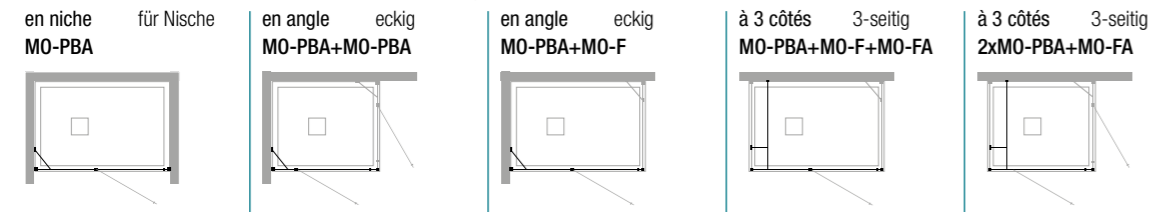

installations

Lösungen

informations

Informationen

ouverture battante
Pendeltüröffnung

	X	A	P	F					
67,5-69,5	40	41	24					1	26
72,5-74,5	45	46	24					1	28
77,5-79,5	50	51	24					1	30
87,5-89,5	60	61	24					1	33
97,5-99,5	70	71	24					1	36
107,5-109,5	80	81	24					1	40
117,5-119,5	60	61	54					1	43
127,5-129,5	70	71	54					2	47
137,5-139,5	80	81	54					2	50

X longueur de paroi de douche \ Länge der Duschwand
A entrée \ Eingang
P longueur de la porte \ Länge der Duschwand
F longueur côté fixe \ Länge der Fixe Seite

attention

Achtung

dans les installations de niche ou d'angle MO-PBA+MO-PBA un des deux côtés peut être remplacé par le modèle MI-PBA ou MI-PSO de la gamme Mindy

ECKLÖSUNG MO-PBA+MO-PBA: eine Seite kann mit der Mindy Duschwand MI-PBA o MI-PSO getauscht werden

pour les installations à trois côtés d'une largeur > 140 cm, contacter le service technique TDA

für 3-seitig Lösungen > 140 cm seien Sie mit dem technischen Büro TDA in Verbindung

inclus: support de renfort réglable et articulé

enthalten: 1 Stütze einstellbar und artikuliert

spécifier s'il est monté au sol (page 317)

Installation auf dem Boden muß angegeben sein (Seite 317)

Optical et Terra - decographie pour: verre Transparent et Fumè, Mesures standards et spéciales, max 135 cm L

Optical und Terra - Dekografie für: Transparentes und Fumè Glas, Standard- und Sondermaßnahmen, max 135 cm L

le prix de la H spécial doit être trouvé dans le tableau Mesures spéciales L / H en fonction de la L de la paroi de docuhe

der Sonderpreis für H ist in der Tabelle zu finden Sondermasen L / H beyogen auf L der Duschwand

mesures spéciales Sondermaße	Disponibilité Verfügbarkeit				
H max 210 cm	■ STOCK				
L min 40 cm					
L max 180 cm					

suppléments

Ergänzungen

Profilé d'extension 2 cm Verbreiterungsprofil 2 cm	Decographie Dekografie	Mastic SPARTAN® SPARTAN®-Klebedichtstoff			
37P019221	par code per code	36B010010