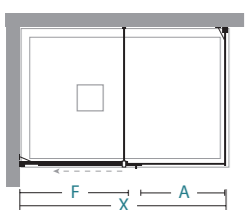

apertura scorrevole
sliding door

X/Y   lunghezza parete doccia \ shower wall length
A   spazio d'entrata \ entrance space
F   lunghezza lato fisso \ fixed side length

informations

X	Y	A	F								
100-119	70-90	42	50-70							4	91
120-139	70-90	52	60-80							4	111
140-159	70-90	62	70-90							4	108
160-180	70-90	62	90-110							4	117

attenzione

incluso: supporto angolare di rinforzo e fissaggio in finitura inox

incluso: corner bar + inox fixed finishing

warning

incluso: tirante angolare in finitura inox

included: corner bar inox finishing

tutti i componenti della parete doccia sono in finitura inox

all components are in inox finishing

Optical e Terra - decografia per: vetro trasparente; max 135 cm L

Optical and Terra - decoprinting for: glass Trasparente, max 135 cm L

supplementi

Decografia
Decoprinting

Sigillante SPARTAN®
Sealant SPARTAN®

per codice
for code

€

107   36B010010

€

05
acrilico satin

06
atelier

10
frozen

11
flack

12
reflex

16
satinato

29
fumé

30
trasparente

31
extrachiario

32
cincilla

34
stampato c

ricambi-Neverdrop-Spartan
Spare parts   **558**

schede rilievo misure
measurement form   **550**

schede installazione
installation form   **560**

profili speciali
special profiles   **565**