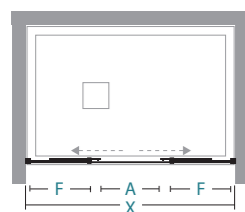

a tre lati three sides
OT-PSC2+2xOT-FA

informazioni

apertura scorrevole
sliding door

informations

| | X | A | F | | | | | | | |
|---------|----|------|---|--|--|--|--|--|---|----|
| 136-140 | 55 | 33,5 | | | | | | | 2 | 63 |
| 146-150 | 60 | 36 | | | | | | | 2 | 67 |
| 156-160 | 65 | 38,5 | | | | | | | 2 | 71 |
| 166-170 | 70 | 41 | | | | | | | 2 | 75 |
| 176-180 | 75 | 43,5 | | | | | | | 2 | 79 |

X lunghezza parete doccia\ shower wall length
A spazio d'entrata\ entrance space
F1 / F2 lunghezza lato fisso\ fixed side length

Misure standard

Standard sizes

| Codice Code | estensibilità extension | Finiture profili Profiles finishing | 30 | 29 | 12 | 31 |
|-------------|-------------------------|-------------------------------------|-----|-----|-----|-----|
| 04P120140 | 136-140 | colore | --- | --- | --- | --- |
| | | abitat | --- | --- | --- | --- |
| | | vogue | --- | --- | --- | --- |
| 04P120150 | 146-150 | colore | --- | --- | --- | --- |
| | | abitat | --- | --- | --- | --- |
| | | vogue | --- | --- | --- | --- |
| 04P120160 | 156-160 | colore | --- | --- | --- | --- |
| | | abitat | --- | --- | --- | --- |
| | | vogue | --- | --- | --- | --- |
| 04P120170 | 166-170 | colore | --- | --- | --- | --- |
| | | abitat | --- | --- | --- | --- |
| | | vogue | --- | --- | --- | --- |
| 04P120180 | 176-180 | colore | --- | --- | --- | --- |
| | | abitat | --- | --- | --- | --- |
| | | vogue | --- | --- | --- | --- |

attenzione

Galeotto - decografia per:
Misure standard, vetro fisso F

Galeotto - decoprinting for:
Standard sizes, fixed glass F

warning

il prezzo della H speciale va trovato nella tabella Misure speciali L / H in base alla L della parete doccia

special price for H is to be found in Special sizes L / H as per L needed size

Misure speciali
Special size

H max 210 cm
L min 120 cm
L max 180 cm

supplementi

Galeotto - decografia
Galeotto - decoprinting