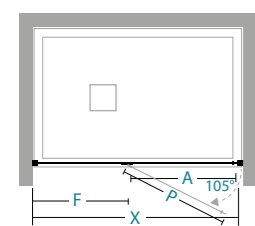

Lösungen

informations