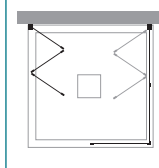

Comfort

Telaio - apertura scorrevole / battente / soffietto
Frame panel - sliding / hinged / folding door

installazioni previste
allowed installations

CARATTERISTICHE FEATURES

H
cm ALTEZZA PARETI DOCCIA 185/190
SHOWER DOOR HEIGHT 185/190

2,2/4
mm SPESSORE LASTRA
GLASS DEPTH

REV
REVERSIBILE
REVERSIBLE

INFO TECNICHE TECHNICAL INFORMATION

L
REGOLAZIONE FUORI SQUADRO
OFF-SQUARE REGULATION

EST
cm ESTENSIBILITÀ 3/6/12
EXSTENSIBILITY 3/6/12

M
PROFILO MANIGLIA
HANDLE PROFILE

K
POMOLO
KNOB

M
CHIUSURA MAGNETICA
MAGNETIC CLOSURE

M
PROFILO MAGNETICO
MAGNETIC PROFILE

L/H
MISURE SPECIALI
SPECIAL SIZES

Finiture profili

COLORE

20
RAL 9010 Colori/
Tcrom®

Profiles finishing

ABITAT

27
Tcrom®

VOGUE

Vetri

5 Acrilico satin 30 Trasparente 16 Satinato 32 Cincillà 11 Flack

Glasses

Decografia

Decoprinting

in nicchia

CO-PGI

niche

CO-PSC3

CO-PSC

CO-PSO

CO-1PPI

ad angolo

CO-PGI+CO-F4

corner

CO-PSC3+CO-F4

CO-PSC+CO-F4

CO-PSO+CO-F4

2xCO-(*)

2xCO-2PPI

a tre lati

CO-PGI+2xCO-F4

three sides

CO-PSC3+2xCO-F4

CO-PSC+2xCO-F4

CO-PSO+2xCO-F4

2xCO-(*)+CO-F4

2xCO-3PPI

semicircolari

CO-T55E

quadrant

CO-T55E+CO-F4

CO-T38E

CO-T38E+CO-F4

CO-Gi38

CO-Gi38+CO-F4

semicircolari

CO-T61

quadrant

importante

modelli CO-2PPI e CO-3PPI NON reversibili

important

models CO-2PPI and CO-3PPI NON-reversible

(*) ASCR - ASCT - ASCS - ASCV

(*) ASCR - ASCT - ASCS - ASCV