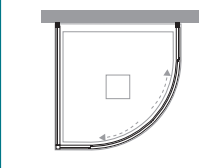

H
cm ALTEZZA PARETI DOCCIA 185/190
SHOWER DOOR HEIGHT 185/190

2,2/4
mm SPESSORE LASTRA
GLASS DEPTH

REV
REVERSIBILE
REVERSIBLE

INFO TECNICHE TECHNICAL INFORMATION

L
REGOLAZIONE FUORI SQUADRO
OFF-SQUARE REGULATION

CO-PSO+CO-F4

2xCO-(*)

2xCO-2PPI

a tre lati

CO-PGI+2xCO-F4

three sides

CO-PSC3+2xCO-F4

CO-PSC+2xCO-F4

CO-PSO+2xCO-F4

2xCO-(*)+CO-F4

2xCO-3PPI

semicircolari

CO-T55E

quadrant

CO-T55E+CO-F4

CO-T38E