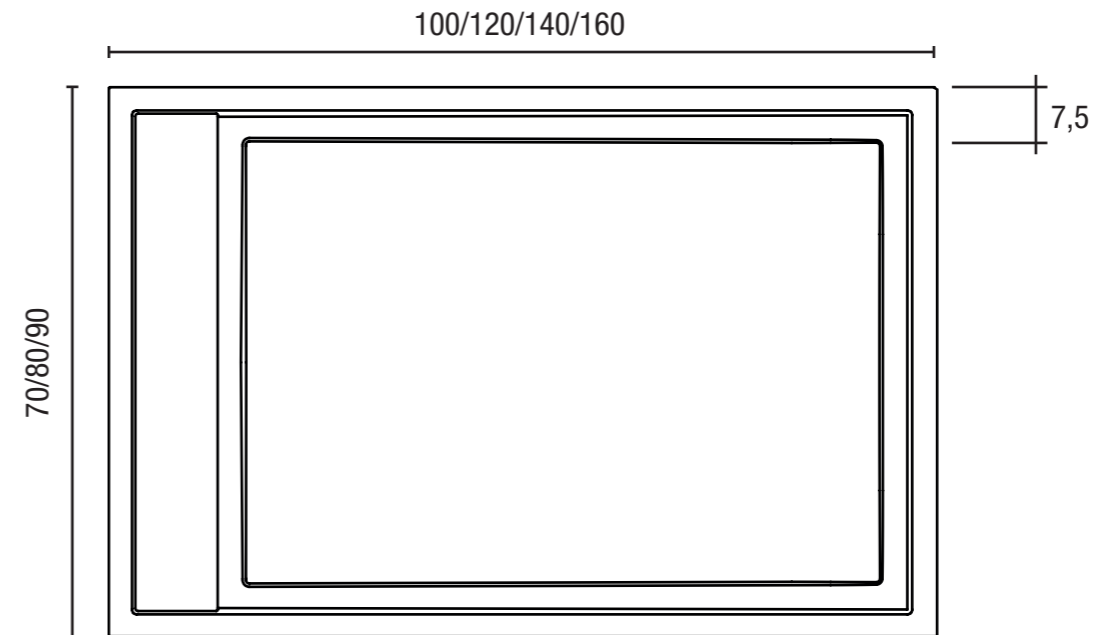

QUOTE TECNICHE TECHNICAL QUOTES